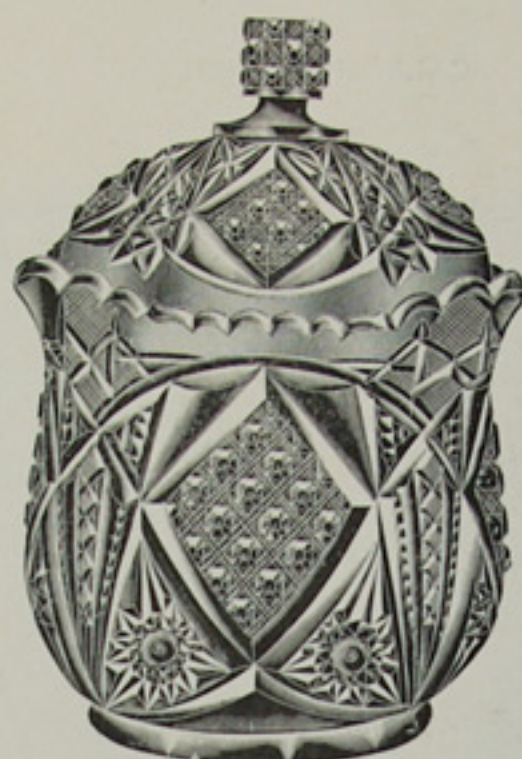

Sunbeam Design.

SCALE, HALF SIZE.

4 and 4 1/2 in. Round Dish.

4 and 4 1/2 in. Scalloped Dish.

4 and 4 1/2 in. Nut Dish.

4 and 4 1/2 in. Crimped Dish.

7, 8 and 10 in. Round Dish.

Toothpick or Match.

Sugar and Cover.

Custard.

7, 8 and 10 in. Nut Dish.

7, 8 and 10 in. Scalloped Dish.

Spoon.

Cream.

7, 8 and 10 in. Crimped Dish.

Butter and Cover.