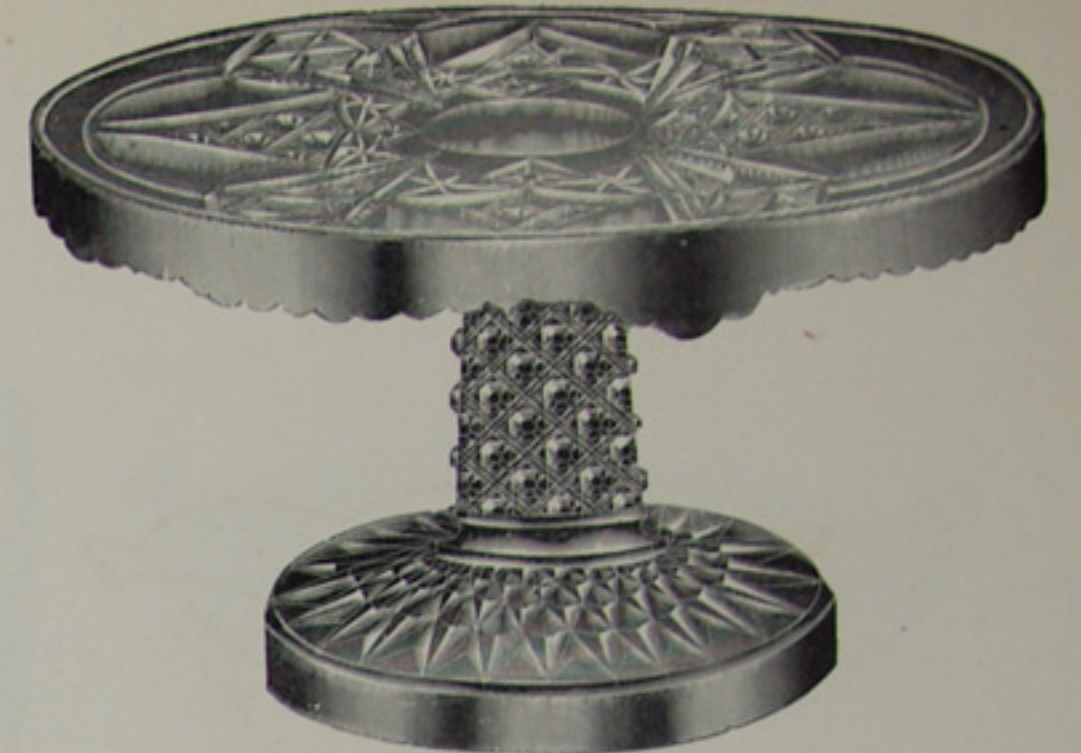

Sugar and Cover.

Custard.

7, 8 and 10 in. Nut Dish.

7, 8 and 10 in. Scalloped Dish.

Spoon.

Cream.

7, 8 and 10 in. Crimped Dish.

Butter and Cover.

9 in. Square Dish.

9 in. Fruit Dish.

This document is available for personal use only. Reproduction for commercial use is strictly prohibited.

Sunbeam Design.

SCALE, HALF SIZE.

5 in. Footed Jelly.

8 in. Bowl, Scalloped.

9. in. Salver.

5 in. Olive, Handled.

Ice Tub.

6, 8, 10 and 12 in. Vase.

8 in. Bowl, Crimp Ends.

8 in. Bowl.

5 oz. Vase Cologne.

8 in. Plate.