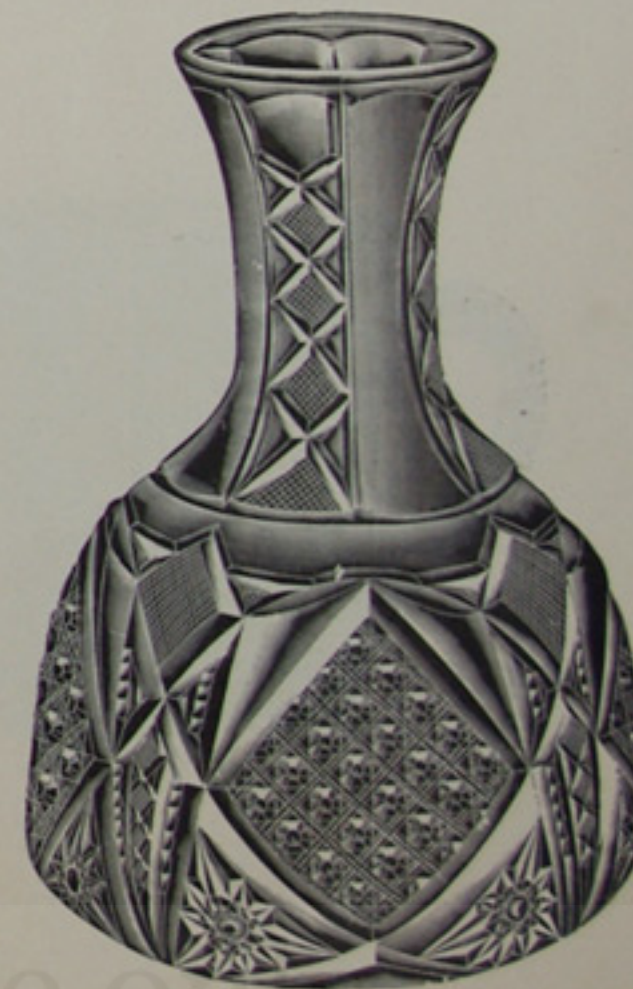

Water Bottle.

National Glass Company, Operating McKee & Bros. Glass Works, Jeannette, Pa.

Reproduction for commercial use is strictly prohibited