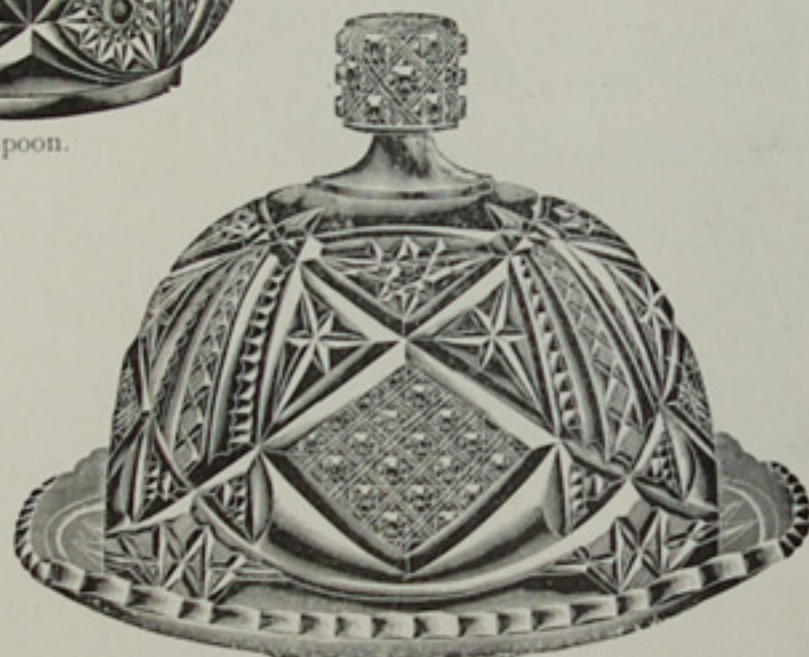

Sunbeam Design.

SCALE, HALF SIZE.

4 and 4 1/2 in. Round Dish.

4 and 4 1/2 in. Scalloped Dish.

4 and 4 1/2 in. Nut Dish.

4 and 4 1/2 in. Crimped Dish.

7, 8 and 10 in. Round Dish.

Toothpick or Match.

Sugar and Cover.

Custard.

7, 8 and 10 in. Nut Dish.

7, 8 and 10 in. Scalloped Dish.

Spoon.

Cream.

7, 8 and 10 in. Crimped Dish.

Butter and Cover.