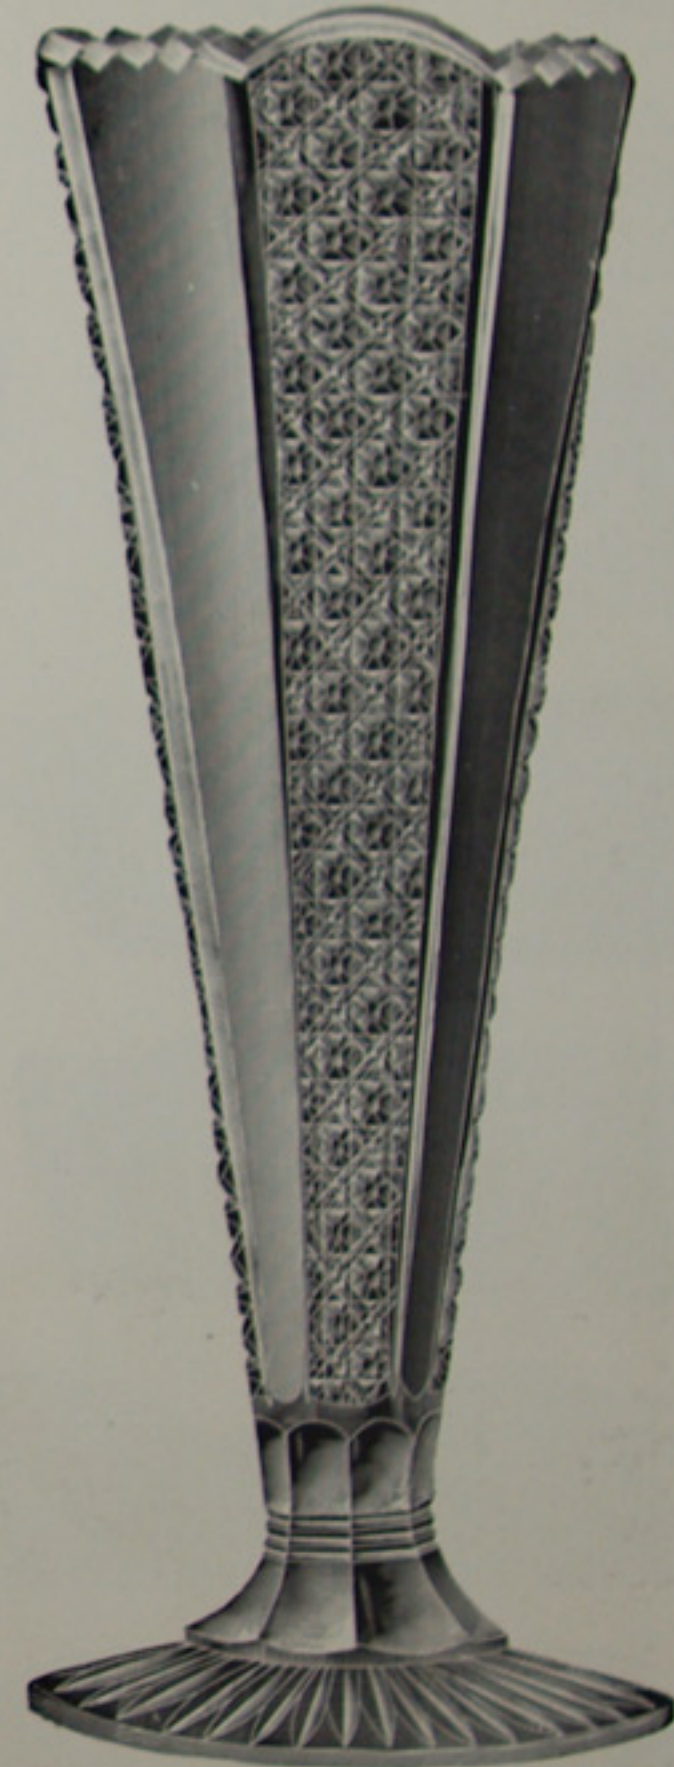

8 in. Round Dish.

Tumbler.

Spoon.

Sugar and Cover.

Butter and Cover.

Individual Salt.

Wine.

4 1/2 in. Flared Dish.

5 1/2 in. Flared Dish.

8 in. Flared Dish.

9 in. Flared Dish.

Cream.

Decanter.

Water Bottle.

Squat Duster, S. P. T.

Tall Duster, S. P. T.

# Rainbow Design.

SCALE, HALF SIZE.

Match or Toothpick

Wine Set.

Cologne.

Caraffe.

6 in., 8 in., 10 in. and 12 in. Vase.

16 in. Florist Vase.