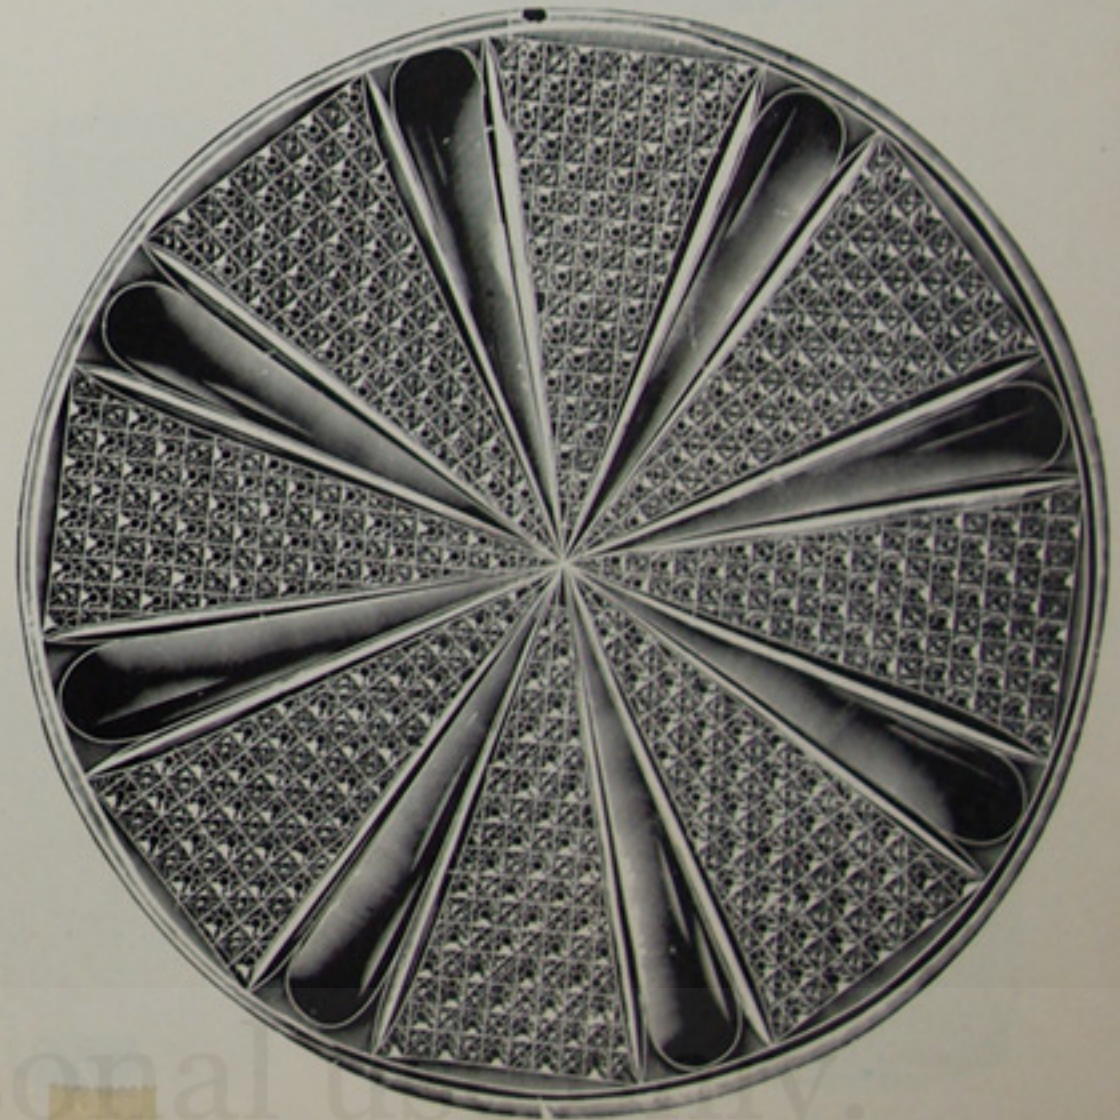

8 in. Round Dish.

Tumbler.

Spoon.

Sugar and Cover.

Butter and Cover.

Individual Salt.

Wine.

4 1/2 in. Flared Dish.

# Rainbow Design.

SCALE, HALF SIZE.

8 in. Footed Bowl, Open.

15 in. Punch Bowl, Footed.

8 in. Footed Bowl and Cover.

Ice Tub.

10 in. Round Dish, (Orange Bowl, No Foot.)

Decanter Tray.