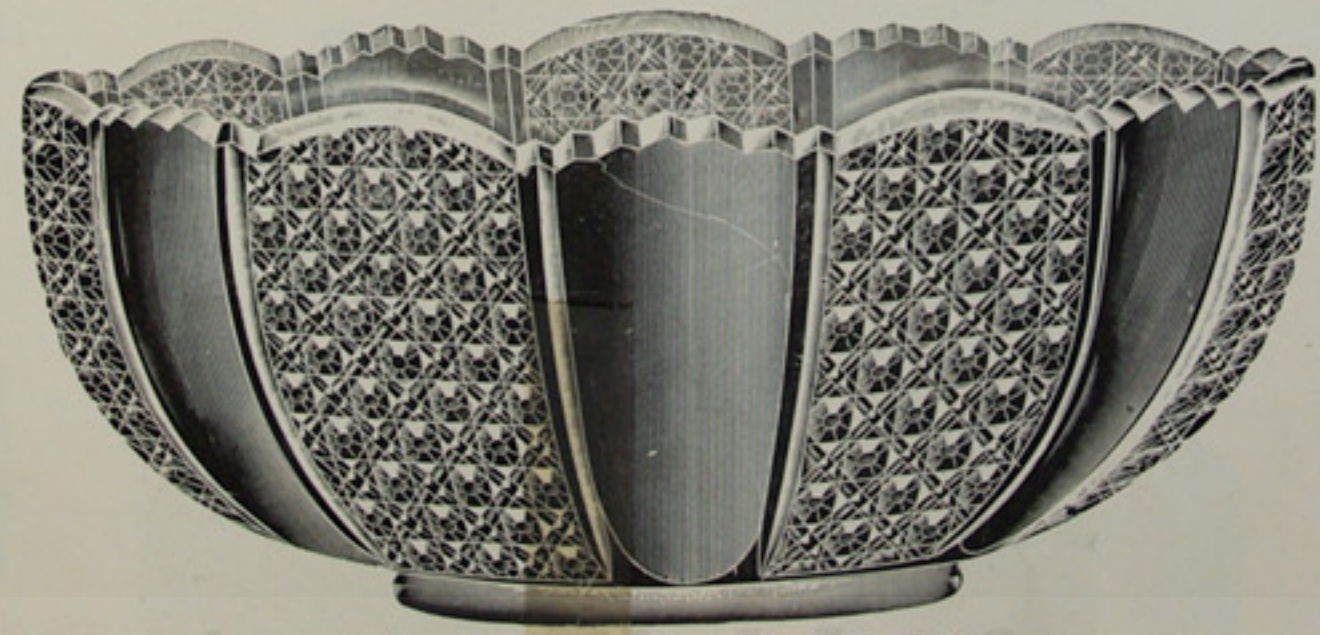

# Rainbow Design.

SCALE, HALF SIZE.

8 in. Footed Bowl, Open.

15 in. Punch Bowl, Footed.

8 in. Footed Bowl and Cover.

Ice Tub.

10 in. Round Dish, (Orange Bowl, No Foot.)

Decanter Tray.