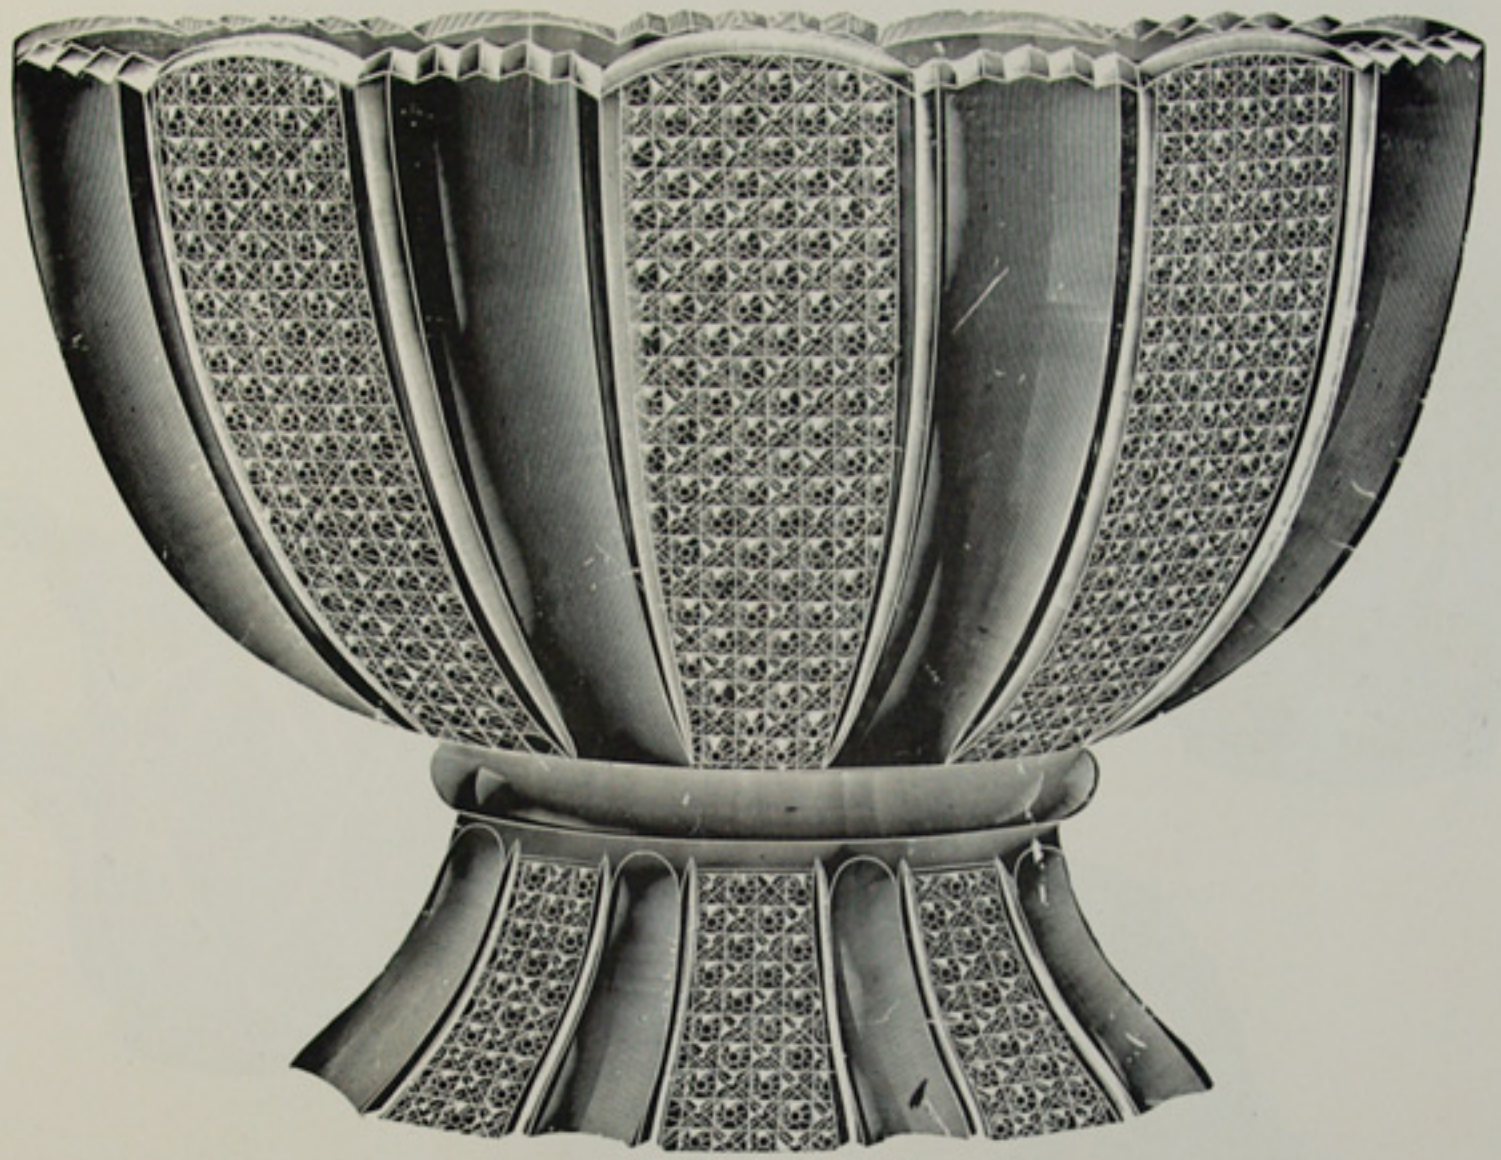

8 in. Round Dish.

Tumbler.

Spoon.

Sugar and Cover.

Butter and Cover.

Individual Salt.

Wine.

4 1/2 in. Flared Dish.

# Rainbow Design.

SCALE, HALF SIZE.

8 in. Footed Bowl, Open.

15 in. Punch Bowl, Footed.

8 in. Footed Bowl and Cover.

Ice Tub.

10 in. Round Dish, (Orange Bowl, No Foot.)

Decanter Tray.