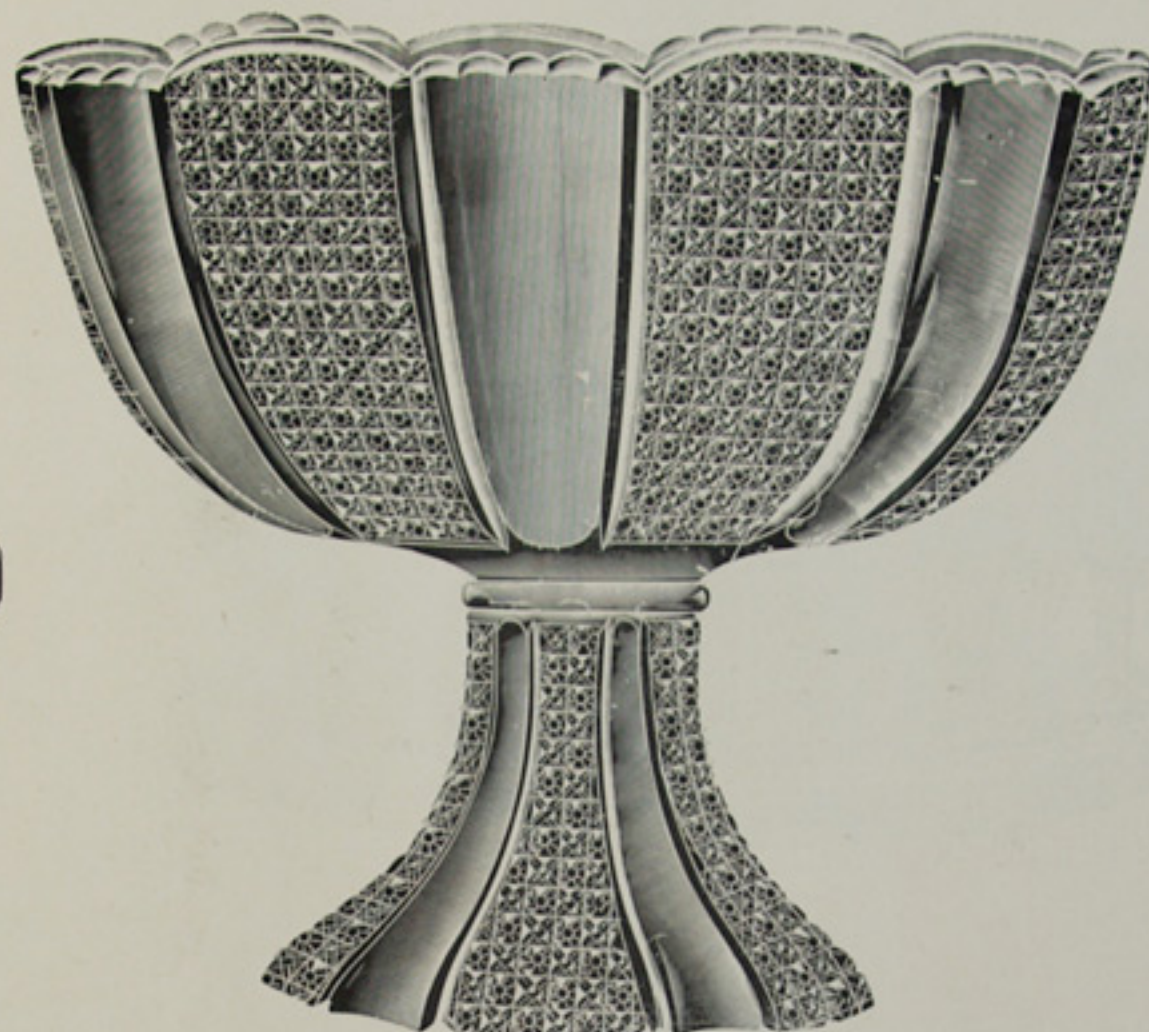

Footed Orange Bowl, (or 12 in. Punch Bowl Footed.)