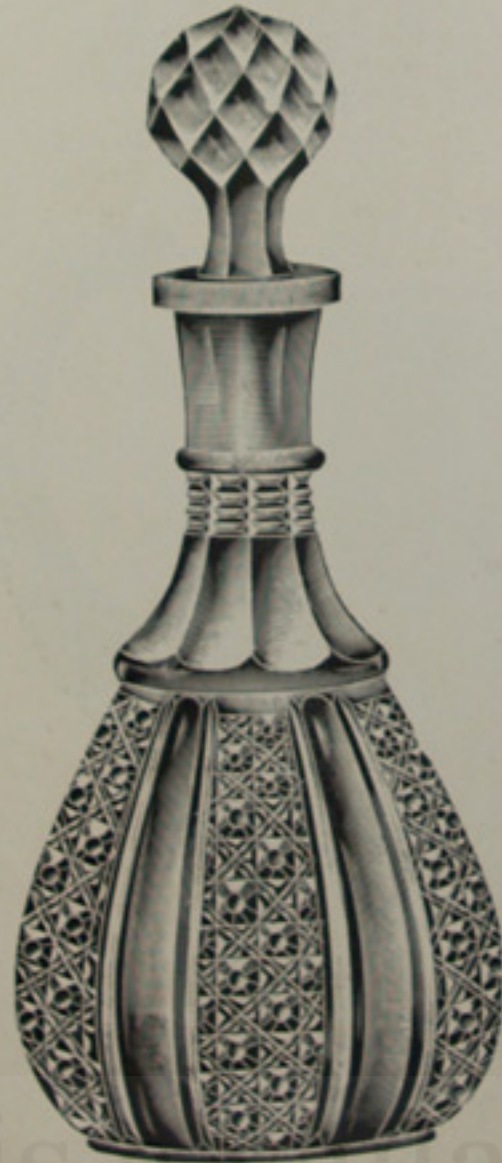

8 in. Round Dish.

Tumbler.

Spoon.

Sugar and Cover.

Butter and Cover.

Individual Salt.

Wine.

4 1/2 in. Flared Dish.

5 1/2 in. Flared Dish.

8 in. Flared Dish.

9 in. Flared Dish.

Cream.

Decanter.

Water Bottle.

Squat Duster, S. P. T.

Tall Duster, S. P. T.

# Rainbow Design.

SCALE, HALF SIZE.

Match or Toothpick

Wine Set.

Cologne.

Caraffe.

6 in., 8 in., 10 in. and 12 in. Vase.

16 in. Florist Vase.

# Rainbow Design.

SCALE, HALF SIZE.

8 in. Footed Bowl, Open.

15 in. Punch Bowl, Footed.

8 in. Footed Bowl and Cover.

Ice Tub.

10 in. Round Dish, (Orange Bowl, No Foot.)

Decanter Tray.