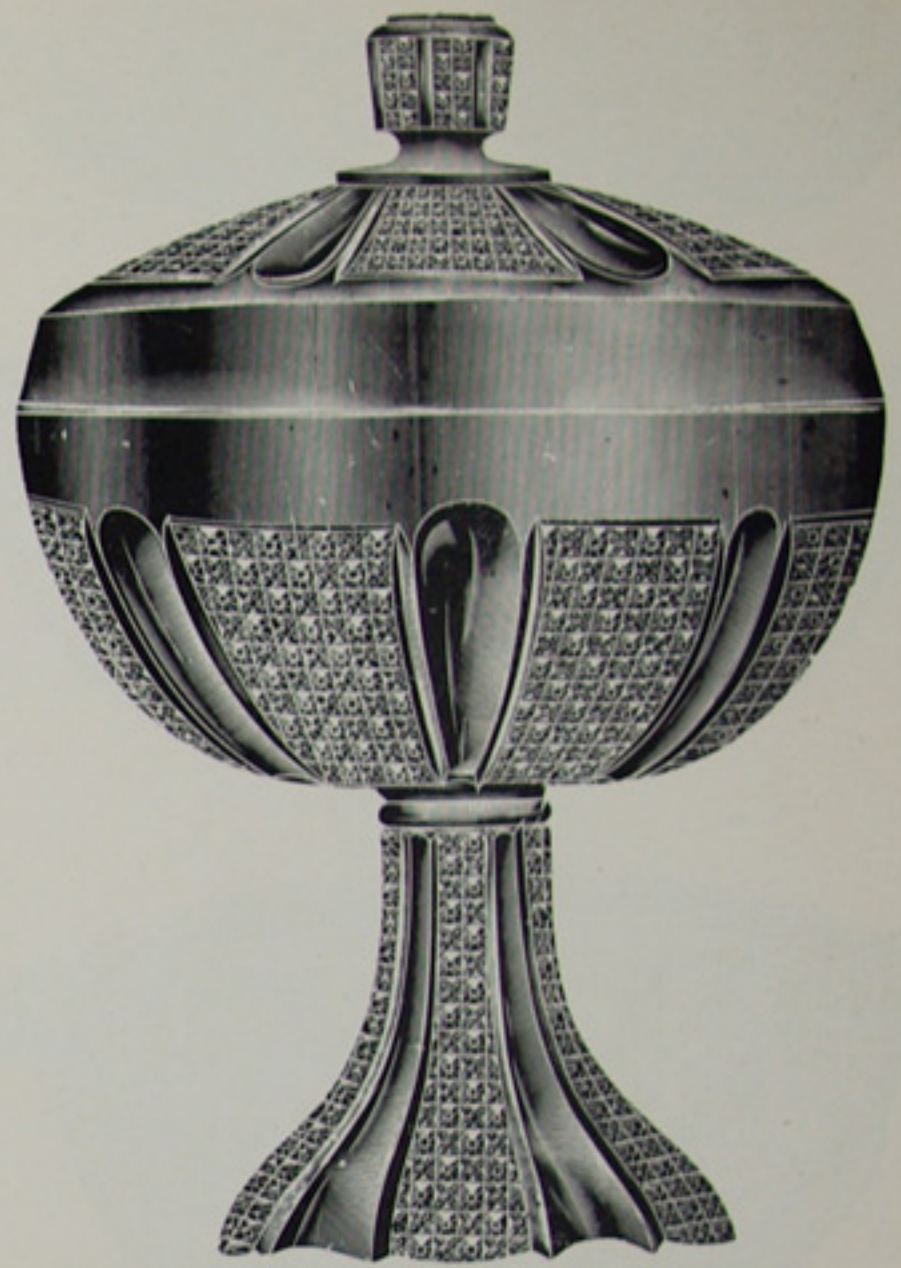

8 in. Round Dish.

Tumbler.

Spoon.

Sugar and Cover.

Butter and Cover.

Individual Salt.

Wine.

4 1/2 in. Flared Dish.

# Rainbow Design.

SCALE, HALF SIZE.

8 in. Footed Bowl, Open.

15 in. Punch Bowl, Footed.

8 in. Footed Bowl and Cover.

Ice Tub.

10 in. Round Dish, (Orange Bowl, No Foot.)

Decanter Tray.