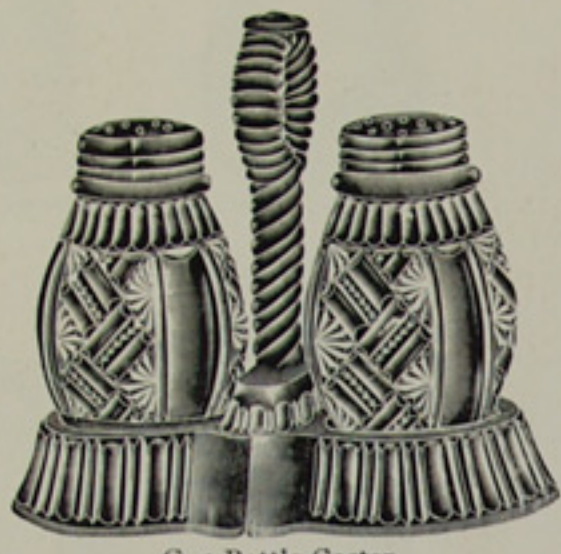

No. 77 Design.

SCALE, HALF SIZE.

G-3 Bottle Caster.

G-2 Bottle Caster.

Duster.

Small Blown Molasses Can, T. T.

Medium Blown Molasses Can, T. T.

Large Blown Molasses Can, N. T.

National Glass Company, Operating McKee & Bros. Glass Works, Jeannette, Pa.

No. 79 Design.

SCALE, HALF SIZE.

8 in. Berry.

4 1/2 in. Berry.

Spoon.

Butter and Cover.

Cream.