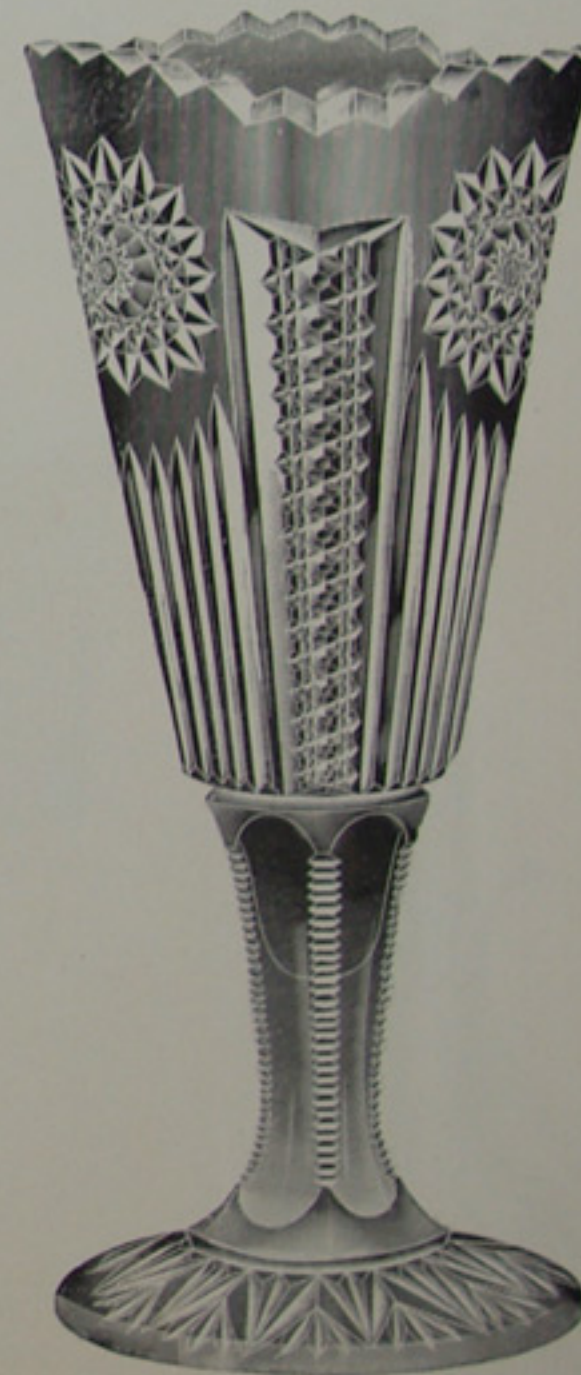

National Glass Company, Operating McKee & Bros. Glass Works, Jeannette, Pa.

Navarre Design.

SCALE, HALF SIZE.

4 in. Round Dish.

5 in. Footed Jelly.

7 in. Round Dish.

8 in. Round Dish.

Spoon.

Sugar and Cover.

Tall Celery.

Toothpick or Match.

Lemonade or Custard.

Cream.

5 in. Handled Olive or Jelly.

Tumbler.

Butter and Cover.

Half Gallon Tankard.

6 in. Vase.

8 in. Vase.

10 in. Vase.

12 in. Vase.

This document is available for personal use only. Reproduction for commercial use is strictly prohibited.