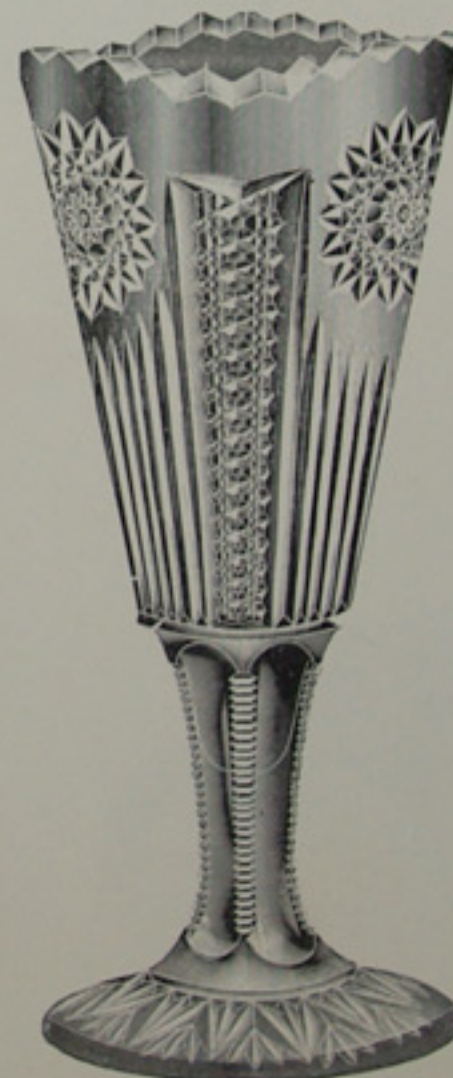

National Glass Company, Operating McKee & Bros. Glass Works, Jeannette, Pa.

Navarre Design.

SCALE, HALF SIZE.

4 in. Round Dish.

5 in. Footed Jelly.

7 in. Round Dish.

8 in. Round Dish.

Spoon.

National Glass Company, Operating McKee & Bros. Glass Works, Jeannette, Pa.

Navarre Design.

SCALE, HALF SIZE.

Half Gallon Jug.

8 in. Oval Dish.

Pickle Tray.

8 in. Plate.

Celery Tray.

Half Gallon Tankard.

6 in. Vase.

8 in. Vase.

10 in. Vase.

12 in. Vase.

This document is available for personal use only. Reproduction for commercial use is strictly prohibited.