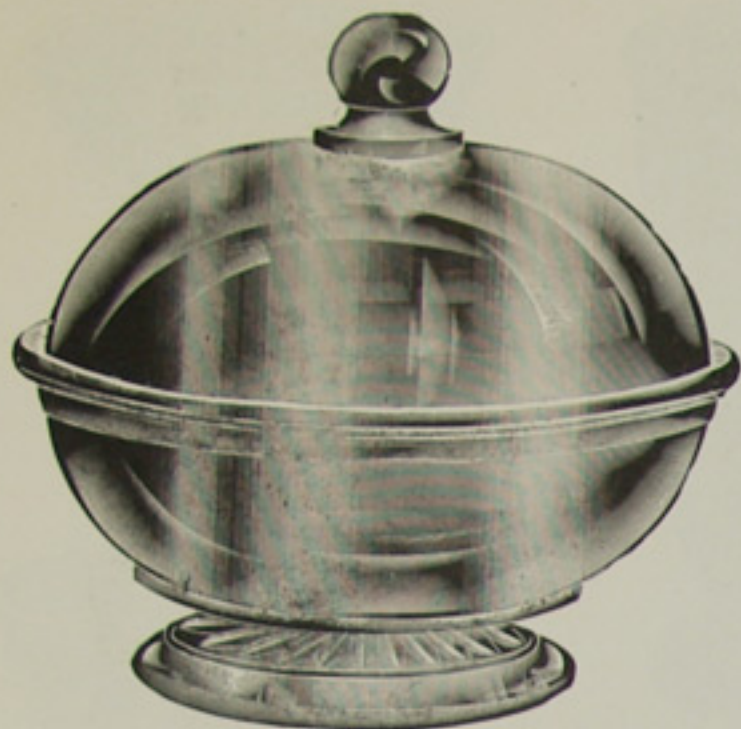

7 in. Nappy and Cover. (Also make 8 in.)

Tumbler.

Duster N. T.

4 in. Square Nappy.

8 in. Square Nappy.

This document is available for personal use only. Reproduction for commercial use is strictly prohibited.

National Design.

SCALE, HALF SIZE.

7 in. Comport and Cover. (Also make 8 in.)

5 and 6 in. Bowl.

7 in. Bowl.

8 in. Bowl.

7 in. and 8 in. Bowl and Cover.

5 in. and 6 in. Bowl and Cover.