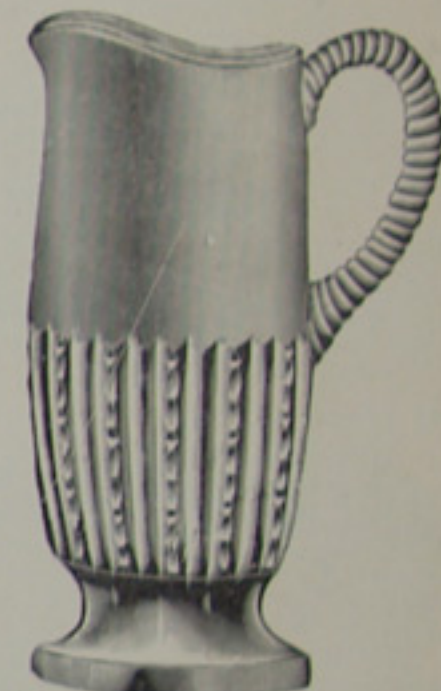

Miscellaneous Packers' Goods.

SCALE, HALF SIZE.

7 in. Electric Plate.

6 in. Marine Candy Tray.

Candy Scoop.
Made in Opal, Crystal, Amber, Green or Blue.

Shell Tablet Scoop.
Made in Opal, Crystal,
Amber, Green or Blue.

6 oz. W. A. C. Tankard Cream.

8 and 9 in. Pillar Candy Tray.

8, 9 and 10 in. Plain Candy Tray.
Made in Crystal, Amber, Blue, Green or Opal.

7 1/2 oz. Ray Tankard Cream.
Also make 20 oz.

8 oz. Lutz Tankard Cream.
Also make 20 oz.

7 1/2 oz. Nelly Tankard Cream.

SPECIE JARS—TALL OR SQUAT.

MADE IN
Pint, Quart, Half Gallon, 3 Quart,
Gallon and 2 Gallon.

Tall Specie Jar, Japped Cover.

Squat Specie Jar, Japped Cover.

Tall French Jar, Glass Cover.
Made in Quart, 1/2 Gallon, 3 Quart, Gallon.