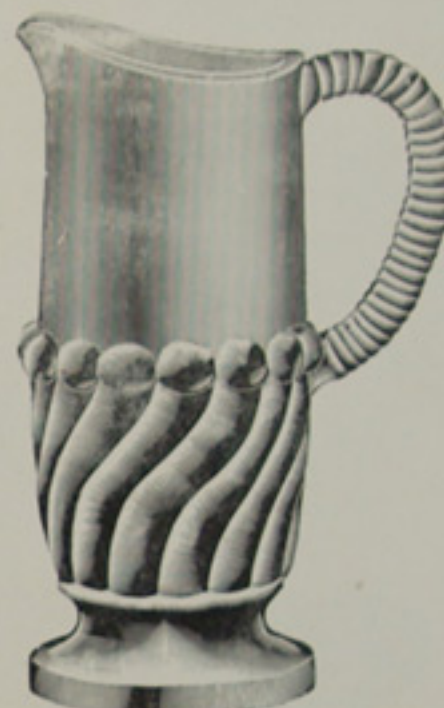

Miscellaneous Packers' Goods.

SCALE, HALF SIZE.

7 in. Electric Plate.

6 in. Marine Candy Tray.

Candy Scoop.
Made in Opal, Crystal, Amber, Green or Blue.

Shell Tablet Scoop.
Made in Opal, Crystal,
Amber, Green or Blue.

6 oz. W. A. C. Tankard Cream.

8 and 9 in. Pillar Candy Tray.

8, 9 and 10 in. Plain Candy Tray.
Made in Crystal, Amber, Blue, Green or Opal.

7 1/2 oz. Ray Tankard Cream.
Also make 20 oz.

8 oz. Lutz Tankard Cream.
Also make 20 oz.

7 1/2 oz. Nelly Tankard Cream.

SPECIE JARS—TALL OR SQUAT.

MADE IN
Pint, Quart, Half Gallon, 3 Quart,
Gallon and 2 Gallon.

Tall Specie Jar, Japped Cover.

Squat Specie Jar, Japped Cover.

Tall French Jar, Glass Cover.
Made in Quart, 1/2 Gallon, 3 Quart, Gallon.