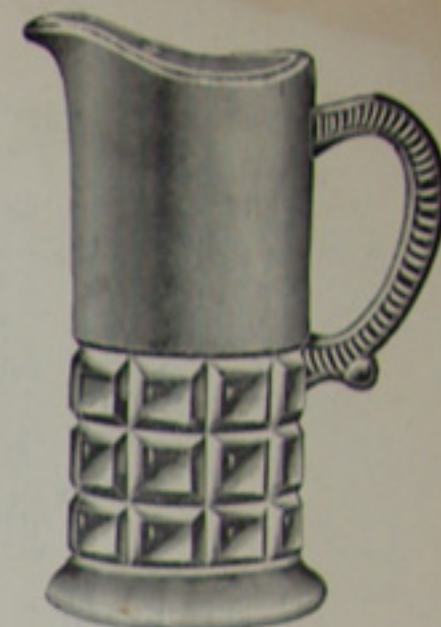

Miscellaneous Packers' Goods.

SCALE, HALF SIZE.

7 in. Electric Plate.

6 in. Marine Candy Tray.

Candy Scoop.
Made in Opal, Crystal, Amber, Green or Blue.

Shell Tablet Scoop.
Made in Opal, Crystal,
Amber, Green or Blue.

6 oz. W. A. C. Tankard Cream.

8 and 9 in. Pillar Candy Tray.

8, 9 and 10 in. Plain Candy Tray.
Made in Crystal, Amber, Blue, Green or Opal.

7 1/2 oz. Ray Tankard Cream.
Also make 20 oz.

8 oz. Lutz Tankard Cream.
Also make 20 oz.

7 1/2 oz. Nelly Tankard Cream.

SPECIE JARS—TALL OR SQUAT.

MADE IN
Pint, Quart, Half Gallon, 3 Quart,
Gallon and 2 Gallon.

Tall Specie Jar, Japped Cover.

Squat Specie Jar, Japped Cover.

Tall French Jar, Glass Cover.
Made in Quart, 1/2 Gallon, 3 Quart, Gallon.