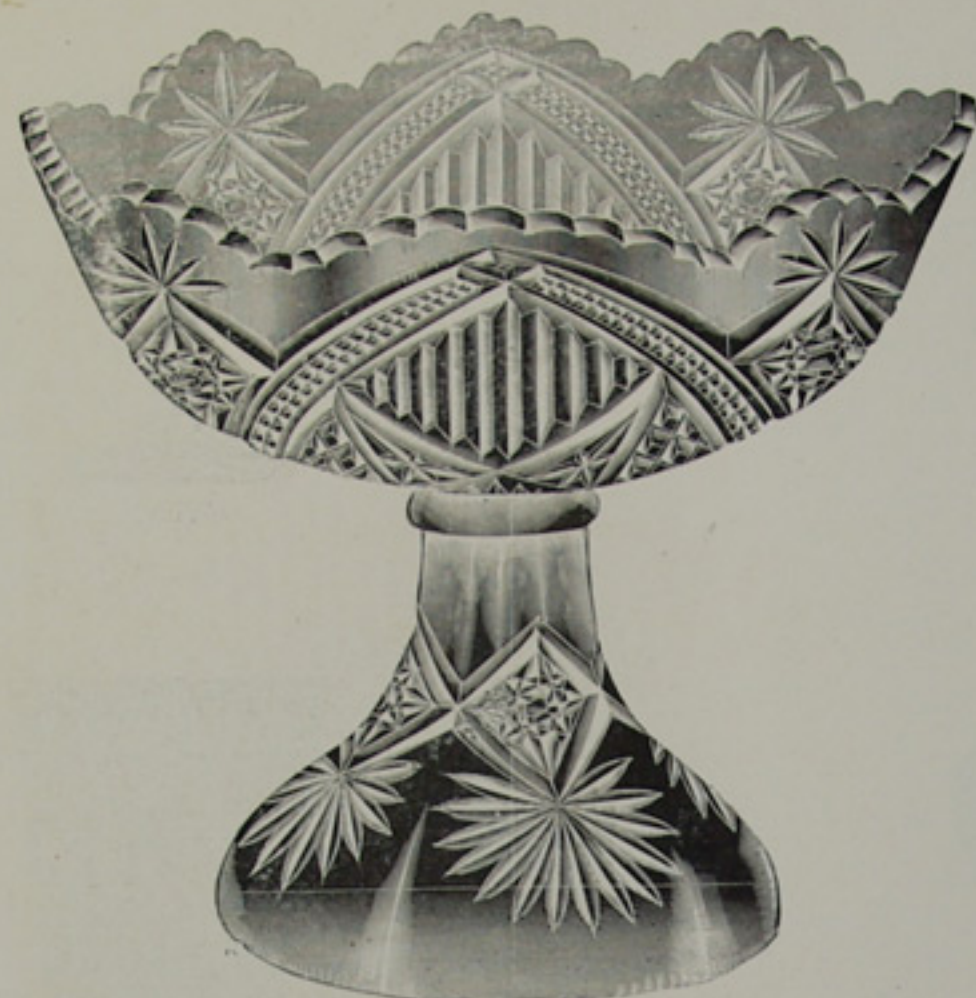

Lone Star Design.

SCALE, HALF SIZE.

5 in., 6 in., 7 in. and 8 in. Bowl and Cover.

5 in., 6 in., 7 in. and 8 in. Footed Bowl.

8 oz. Oil.

Tall Celery.

5 1/2 in. and 6 1/2 in. Plate.
Also make 10 and 12 in.

Maypole Design.

SCALE HALF SIZE.

Sugar and Cover.

Butter and Cover.

Cream.

Spoon.

Molasses Can, N. T. or T. T.

Jug.