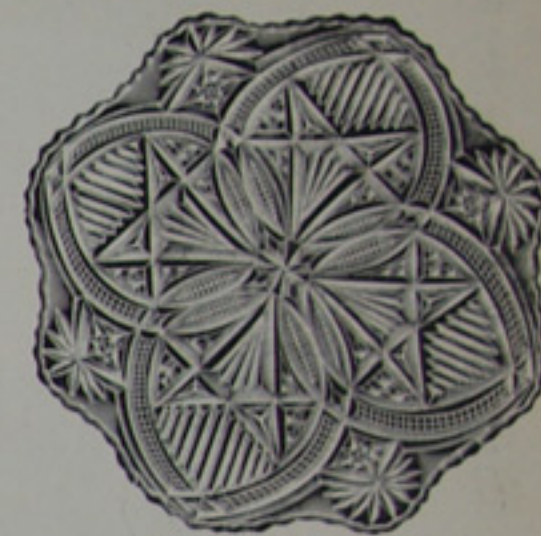

Lone Star Design.

SCALE, HALF SIZE.

5 in., 6 in., 7 in. and 8 in. Bowl and Cover.

5 in., 6 in., 7 in. and 8 in. Footed Bowl.

8 oz. Oil.

Tall Celery.

5 1/2 in. and 6 1/2 in. Plate.
Also make 10 and 12 in.

Maypole Design.

SCALE HALF SIZE.

Sugar and Cover.

Butter and Cover.

Cream.

Spoon.

Molasses Can, N. T. or T. T.

Jug.