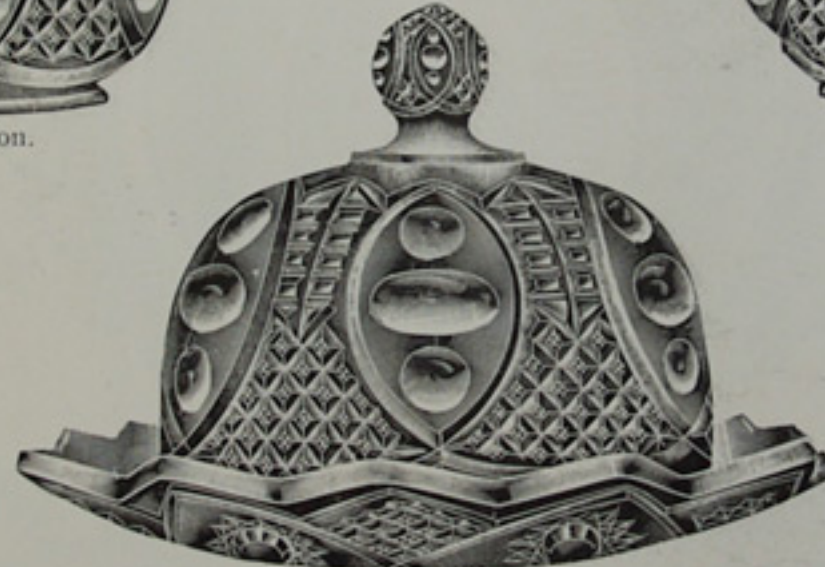

Butter and Cover.