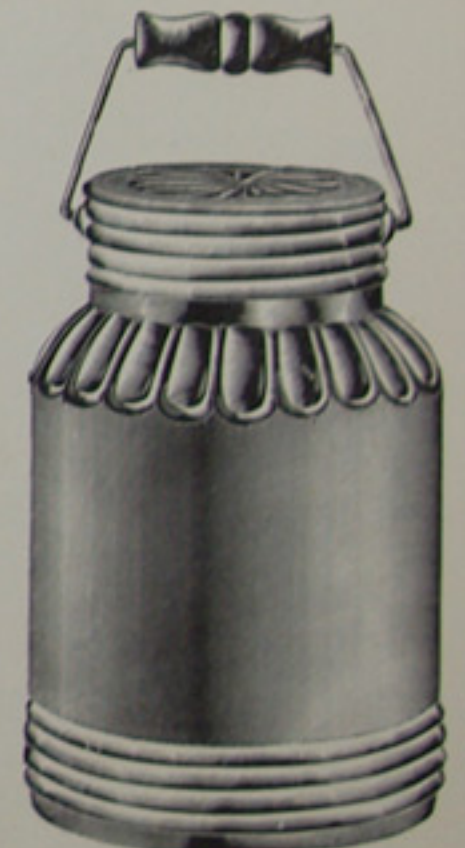

2 and 3 lb. Squat Kibbie Tablet Jar, Ground Stopper.

6 oz. Square Tablet Jar, Ground Stopper.

2 and 3 lb. Squat Square Tablet Jar, Ground Stopper.

4 lb. Kibbie Tablet Jar, Ground Stopper.

2, 4 and 5 lb. C. C. Tablet Jar, N. P. Screw Top.

2, 4 and 5 lb. Square Tablet Jar, Ground Stopper.

4 and 5 lb. E. E. Tablet Jar, Ground Stopper.

2, 4 and 5 lb. B. B. Tablet Jar, Ground Stopper.

A. A. Tablet Jar, N.P. Screw Top. (Made in 1/2, 1, 2, 2 1/2, 4 and 5 lb.)

3 lb. D. D. Mince Meat, Tin Top and Bail. Also Disc and Ring with and without Bail.

5 lb. C. C. Mince Meat, Glass Disc, Screw Ring and Wooden Bail. Also Tin Top with and without Bail.

This document is available for personal use only. Reproduction for commercial use is strictly prohibited.